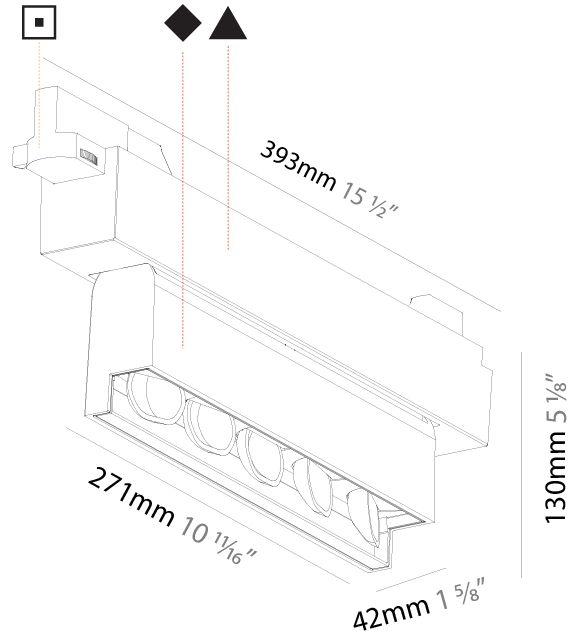

GENERAL

Series: Magiq Wallwash
Subseries: Magiq Wallwash Plus Black
Brand: Prolicht
Division: Architectural
Mounting Type: Track
Mounting Location: Ceiling
Subcategory: Wallwash

PHYSICAL

Shape: Rectangle
Length (mm): 392
Length (in): 15 7/16
Width (mm): 42
Width (in): 1 5/8
Height (mm): 130
Height (in): 5 1/8
Light Distribution: Asymmetric
Weight (kg): 1.777
Weight (lbs): 3.91
Fixture Finish: SSR / BKV / CWI / CRY / HAB / UFT / ITA / RUA / FTG / MYG / LOD / PUS / FRO / FUP / KIA / POP / BLS / SPG / MEY / GOH / GUM / CHC / COM / ABZ / JAG / OBR / MOS / ROR
Fixture Material: Aluminum Die Cast

ELECTRICAL

Lamp Type: LED (Zhaga Standard)
Input Wattage (W): 48.4
Total Output Wattage (W): 44
Dimming: Non-Dimmable / 0-10V Dimming
Driver Included: Yes
Driver Location: Integrated
Driver Type: Constant Current - Universal
Driver Class: Class 1
Input Voltage (V): 120 - 277
Constant Current (MA): 700

LED

Number of LEDs: 5
Color Temperature (°K): 2700 / 3000 / 3500 / 4000
Max. Delivered Lumen (lm): 3220 / 3430 / 3538 / 3610
Nominal Lumen (lm): 3570 / 3800 / 3920 / 4000
CRI: >90 CRI
Efficiency (%): 80
Lamp Life (hrs): 50000
Upon Request: Special Color Temperature

OPTICAL

Adjustability: Tilt 15°

RATINGS AND CERTIFICATIONS

Certified By: Certified for North American Standards
IP rating: IP20